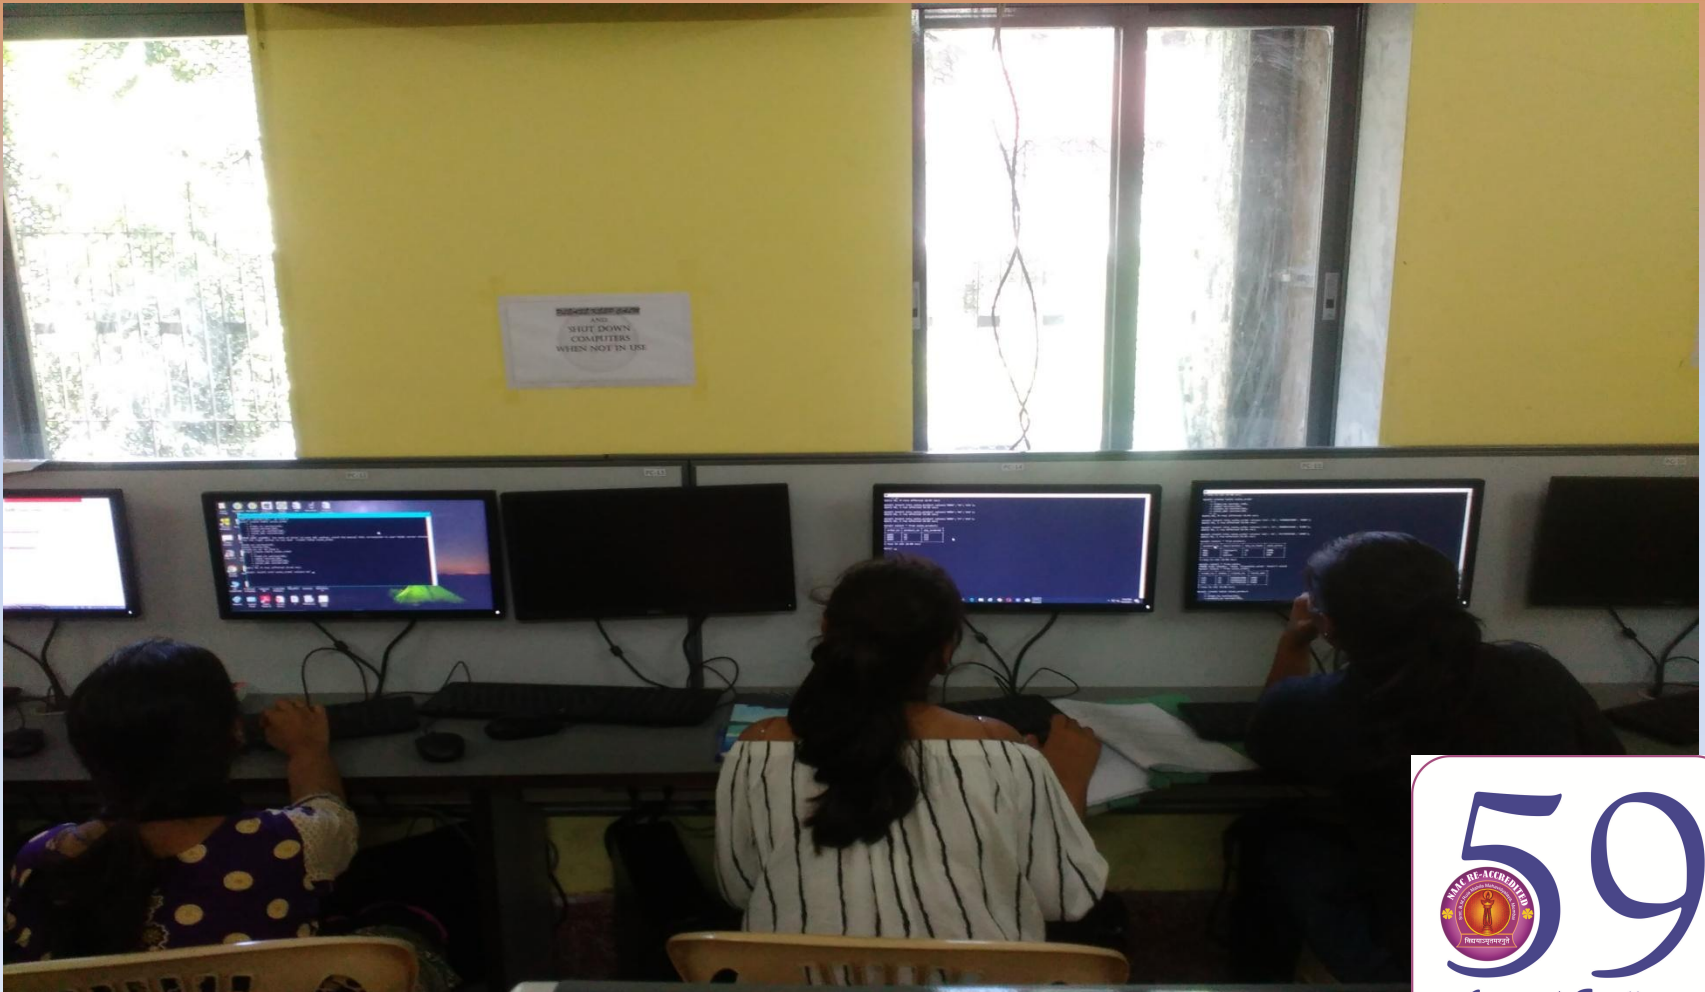

CAMPUS TOUR

MARWADI SAMMELANS

BHAGIRATHIBAI MANMAL RUIA GIRLS' COLLEGE

STATE OF THE ART GYMNASIUM

B M RUIA GIRLS COLLEGE LIBRARY

B M RUIA GIRLS COLLEGE LIBRARY

B M RUIA GIRLS COLLEGE AUDITORIUM

B M RUIA GIRLS COLLEGE AUDITORIUM

AUDIO VISUAL ROOM

COMPUTER LAB

COMPUTER LAB

B M RUIA GIRLS COLLEGE CANTEEN

59

Years of Excellence
1958-2017