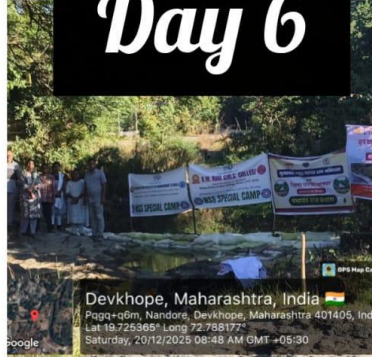

MARWADI SAMMELAN'S

B. M. RUIA GIRLS' COLLEGE

NAAC Accredited B+ (4th Cycle)

Maharshi Karve Best College Award 2022-23

SITARAM DEORA INSTITUTE OF MANAGEMENT STUDIES

Affiliated to S.N.D.T. Women's University, Mumbai

11, Krishna Kunj, Vachha Gandhi Road, Gamdevi, Grant Road (West), Mumbai- 400007.

Tel : 022 23808130, E mail : bmruia@yahoo.com, Web : www.bmrgirlscollege.com, www.sdims.co.in

Day 6

Devkhope, Maharashtra, India
Pqgp+cg2, Devkhope, Maharashtra 401405, India
Lat 19.726062° Long 72.786082°
Friday, 19/12/2025 01:27 PM GMT +05:30

Devkhope, Maharashtra, India
Pqgp+cg2, Devkhope, Maharashtra 401405, India
Lat 19.726025° Long 72.786105°
Friday, 19/12/2025 01:22 PM GMT +05:30