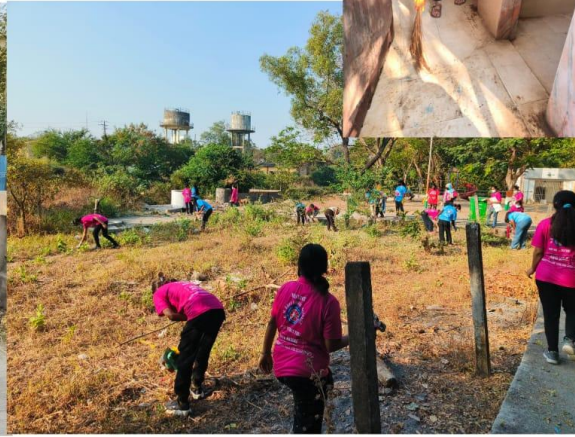

SWCHCHATA HI SEVA HAI

DAY- 2, 16.12.2025

Day 3 – 17th December 2025

1. Yoga and Meditation

The day began with yoga and meditation sessions, which helped the volunteers maintain their physical health, mental focus, and overall energy throughout the day. These activities also promoted relaxation, concentration, and a positive mindset among the participants.