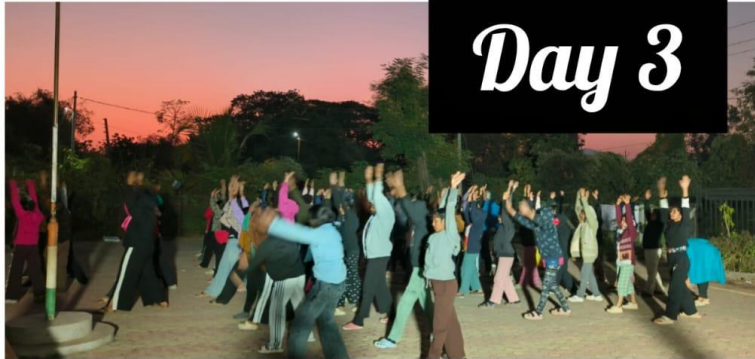

MARWADI SAMMELAN'S
B. M. RUIA GIRLS' COLLEGE
NAAC Accredited B+ (4th Cycle)
Maharshi Karve Best College Award 2022-23
&
SITARAM DEORA INSTITUTE OF MANAGEMENT STUDIES
Affiliated to S.N.D.T. Women's University, Mumbai

11, Krishna Kunj, Vachha Gandhi Road, Gamdevi, Grant Road (West), Mumbai- 400007.
Tel : 022 23808130, E mail : bmrui@gmail.com, Web : www.bmrgirlscollege.com, www.sdims.co.in

देव्होपे, महाराष्ट्र, भारत 🇮🇳